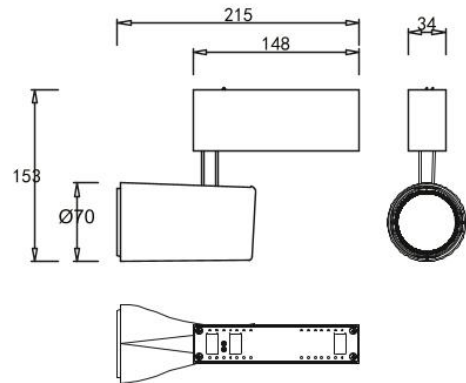

ITEM	ALVA7615
POWER	Max 15W
LED TYPE	COB
LED Brand	Philips / Osram / Citizen / Cree
CCT	2700K/3000K/4000K/5000K/5700K
CRI	>80 / >90
Driver	In-Built
Typical Volt.	24V
Material	Die-casting Aluminium

COLOR: 
Powder coat