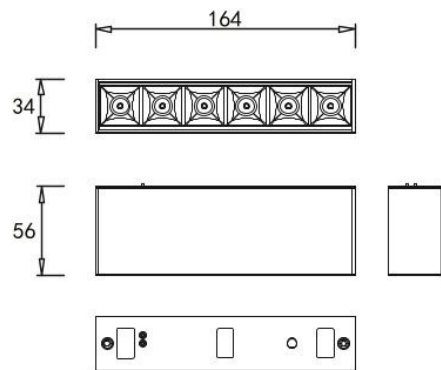

ITEM	ALVA76
POWER	Max 6×1W
LED TYPE	COB
LED Brand	Osram
CCT	2700K/3000K/4000K/5000K/5700K
CRI	>80 / >90
Driver	In-Bulit
Typical Volt.	24V
Material	Die-casting Aluminium

COLOR: 
Powder coat