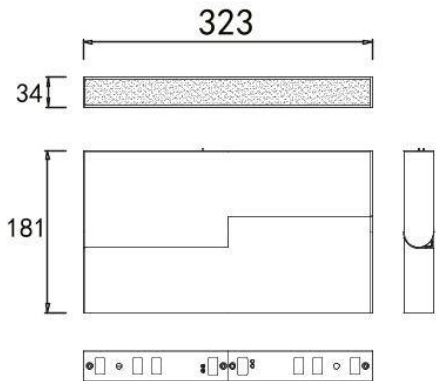

ITEM	ALVA7320
POWER	Max 12×1W
LED TYPE	COB
LED Brand	Bridgelux
CCT	2700K/3000K/4000K/5000K/5700K
CRI	>80 / >90
Driver	In-Bulit
Typical Volt.	24V
Material	Die-casting Aluminium

COLOR: 
Powder coat