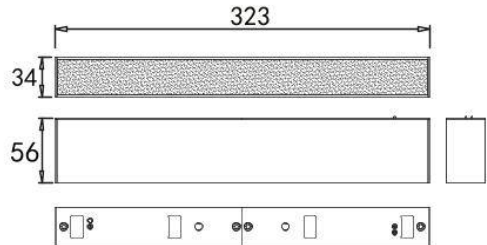

ITEM	ALVA732
POWER	Max 10×1W
LED TYPE	COB
LED Brand	Philips / Osram / Citizen / Cree
CCT	2700K/3000K/4000K/5000K/5700K
CRI	>80 / >90
Driver	In-Bulit
Typical Volt.	24V
Material	Die-casting Aluminium

COLOR: 
Powder coat