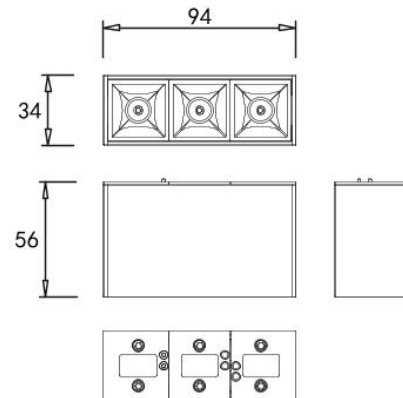

ITEM	ALVA73
POWER	Max 3×1W
LED TYPE	COB
LED Brand	Osram
CCT	2700K/3000K/4000K/5000K/5700K
CRI	>80 / >90
Driver	In-Bulit
Typical Volt.	24V
Material	Die-casting Aluminium

COLOR: 
Powder coat