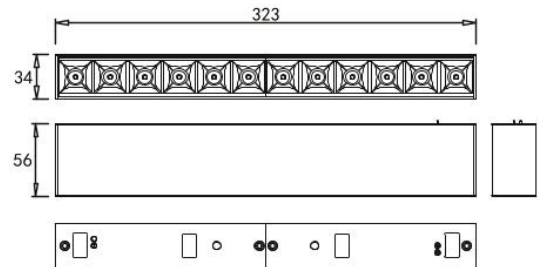

ITEM	ALVA712
POWER	Max 12×1W
LED TYPE	COB
LED Brand	Osram
CCT	2700K/3000K/4000K/5000K/5700K
CRI	>80 / >90
Driver	In-Built
Typical Volt.	24V
Material	Die-casting Aluminium

COLOR: 
Powder coat