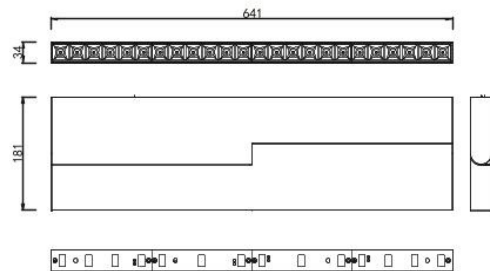

ITEM	ALVA7024
POWER	Max 24×1W
LED TYPE	COB
LED Brand	Osram
CCT	2700K/3000K/4000K/5000K/5700K
CRI	>80 / >90
Driver	In-Built
Typical Volt.	24V
Material	Die-casting Aluminium

COLOR: 
Powder coat