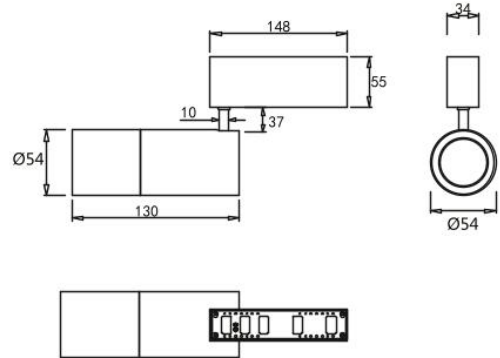

ITEM	ALVA3612
POWER	Max 15W
LED TYPE	COB
LED Brand	Philips / Osram / Citizen / Cree
CCT	2700K/3000K/4000K/5000K/5700K
CRI	>80 / >90
Driver	In-Built
Typical Volt.	24V
Material	Die-casting Aluminium

COLOR: