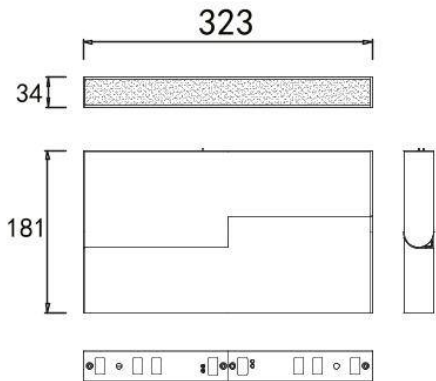

ITEM	ALVA3320
POWER	Max 12×1W
LED TYPE	COB
LED Brand	Bridgelux
CCT	2700K/3000K/4000K/5000K/5700K
CRI	>80 / >90
Driver	In-Bulit
Typical Volt.	24V
Material	Die-casting Aluminium

COLOR: