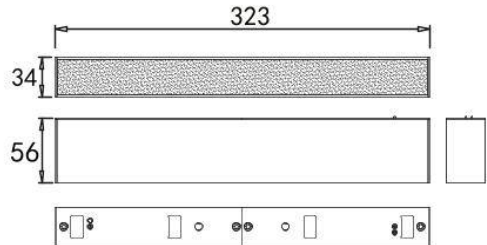

ITEM	ALVA332
POWER	Max 10×1W
LED TYPE	COB
LED Brand	Philips / Osram / Citizen / Cree
CCT	2700K/3000K/4000K/5000K/5700K
CRI	>80 / >90
Driver	In-Bulit
Typical Volt.	24V
Material	Die-casting Aluminium

COLOR:

paint