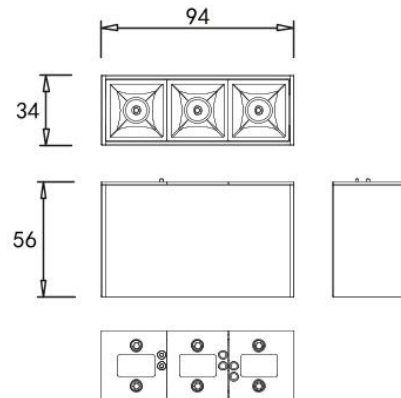

ITEM	ALVA33
POWER	Max 3×1W
LED TYPE	COB
LED Brand	Osram
CCT	2700K/3000K/4000K/5000K/5700K
CRI	>80 / >90
Driver	In-Bulit
Typical Volt.	24V
Material	Die-casting Aluminium

COLOR:

paint