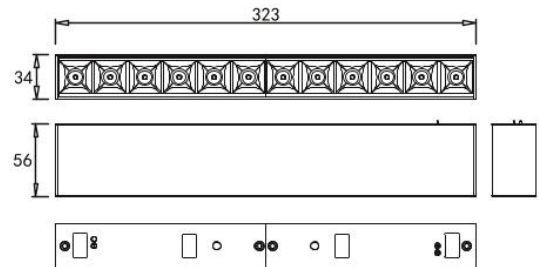

ITEM	ALVA312
POWER	Max 12×1W
LED TYPE	COB
LED Brand	Osram
CCT	2700K/3000K/4000K/5000K/5700K
CRI	>80 / >90
Driver	In-Built
Typical Volt.	24V
Material	Die-casting Aluminium

COLOR:

paint