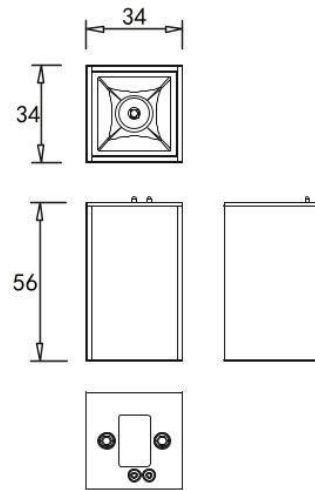

ITEM	ALVA31
POWER	Max 1×1W
LED TYPE	COB
LED Brand	Osram
CCT	2700K/3000K/4000K/5000K/5700K
CRI	>80 / >90
Driver	In-Built
Typical Volt.	24V
Material	Die-casting Aluminium

COLOR:

paint