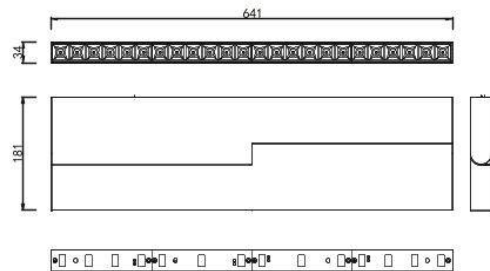

|                      |                               |
|----------------------|-------------------------------|
| <b>ITEM</b>          | <b>ALVA3024</b>               |
| <b>POWER</b>         | Max 24×1W                     |
| <b>LED TYPE</b>      | COB                           |
| <b>LED Brand</b>     | Osram                         |
| <b>CCT</b>           | 2700K/3000K/4000K/5000K/5700K |
| <b>CRI</b>           | >80 / >90                     |
| <b>Driver</b>        | In-Built                      |
| <b>Typical Volt.</b> | 24V                           |
| <b>Material</b>      | Die-casting Aluminium         |