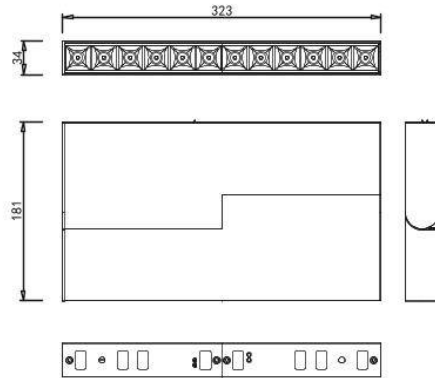

ITEM	ALVA3012
POWER	Max 12×1W
LED TYPE	SMD
LED Brand	Osram
CCT	2700K/3000K/4000K/5000K/5700K
CRI	>80 / >90
Driver	In-Built
Typical Volt.	24V
Material	Die-casting Aluminium

COLOR: