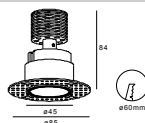

Beam angle :  
 24° 36° 60°

**ALDL0756**  
 Power :1X18W/500mA/Max.37V  
 CCT :2700/3000/4000K  
 Flux :1650lm  
 CRI :>90  
 Cutout :ø70mm

Beam angle :  
 12° 24° 36° 60°

7W

LED COB 24°

LED COB 36°

LED COB 60°

18W

LED COB 12°

LED COB 24°

LED COB 36°

10W

LED COB 24°

LED COB 36°

LED COB 60°

# ALPHA LIGHTING

7W/10W/18W

**ALDL0785**  
 Power :1X7W/350mA/Max.19V  
 CCT :2700/3000/4000K  
 Flux :580lm  
 CRI :>90  
 Cutout :ø60mm

Beam angle :  
 24° 36° 60°

**ALDL0786**  
 Power :1X10W/500mA/Max.19V  
 CCT :2700/3000/4000K  
 Flux :80lm  
 CRI :>90  
 Cutout :ø76mm

Beam angle :  
 24° 36° 60°

**ALDL0787**  
 Power :1X18W/500mA/Max.37V  
 CCT :2700/3000/4000K  
 Flux :1620lm  
 CRI :>90  
 Cutout :ø90mm

Beam angle :  
 12° 24° 36° 60°