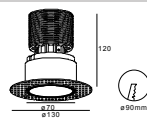

MOON

COLOR: TW TB AB BC CP RG AG GL

LED CEILING RECESSED

**ALDL0708**  
 Power :1X7W/350mA/Max.19V  
 CCT :2700/3000/4000K  
 Flux :630lm  
 CRI :>90  
 Cutout :ø45mm

Beam angle :  
 24° 36° 60°

**ALDL0709**  
 Power :1X10W/500mA/Max.19V  
 CCT :2700/3000/4000K  
 Flux :810lm  
 CRI :>90  
 Cutout :ø60mm

Beam angle :  
 24° 36° 60°

**ALDL0756**  
 Power :1X18W/500mA/Max.37V  
 CCT :2700/3000/4000K  
 Flux :1650lm  
 CRI :>90  
 Cutout :ø70mm

Beam angle :  
 12° 24° 36° 60°

7W

LED COB 24°

LED COB 36°

LED COB 60°

# ALPHA LIGHTING

7W/10W/18W

**ALDL0785**  
 Power :1X7W/350mA/Max.19V  
 CCT :2700/3000/4000K  
 Flux :580lm  
 CRI :>90  
 Cutout :ø60mm

Beam angle :  
 24° 36° 60°

**ALDL0786**  
 Power :1X10W/500mA/Max.19V  
 CCT :2700/3000/4000K  
 Flux :80lm  
 CRI :>90  
 Cutout :ø76mm

Beam angle :  
 24° 36° 60°

**ALDL0787**  
 Power :1X18W/500mA/Max.37V  
 CCT :2700/3000/4000K  
 Flux :1620lm  
 CRI :>90  
 Cutout :ø90mm

Beam angle :  
 12° 24° 36° 60°