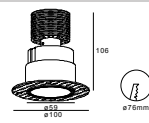

Beam angle :  
 24° 36° 60°

**ALDL0756**  
 Power :1X18W/500mA/Max.37V  
 CCT :2700/3000/4000K  
 Flux :1650lm  
 CRI :>90  
 Cutout :ø70mm

Beam angle :  
 12° 24° 36° 60°

7W

LED COB 24°

LED COB 36°

LED COB 60°

# ALPHA LIGHTING

7W/10W/18W

**ALDL0785**  
 Power :1X7W/350mA/Max.19V  
 CCT :2700/3000/4000K  
 Flux :580lm  
 CRI :>90  
 Cutout :ø60mm

Beam angle :  
 24° 36° 60°

**ALDL0786**  
 Power :1X10W/500mA/Max.19V  
 CCT :2700/3000/4000K  
 Flux :80lm  
 CRI :>90  
 Cutout :ø76mm

Beam angle :  
 24° 36° 60°

**ALDL0787**  
 Power :1X18W/500mA/Max.37V  
 CCT :2700/3000/4000K  
 Flux :1620lm  
 CRI :>90  
 Cutout :ø90mm

Beam angle :  
 12° 24° 36° 60°